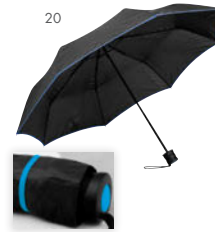

19

20

30

90

RELLA

31128-19, 20, 30, 90

Folding polyester umbrella with manual opening and plastic handle, 8 panels. Folded $\varnothing$ 5x24 cm. $\varnothing$ 95x55 cm • Imprint: 200x100 mm, A5-Silk screen

41

SEAGULL

31138-10, 20, 30, 41, 80, 90

Folding polyester umbrella with manual opening and plastic handle and pouch, 6 panels. Folded $\varnothing$ 4,7x23,5 cm. $\varnothing$ 94x55 cm • Imprint: 200x120 mm, A5-Silk screen