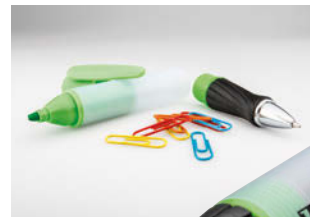

CALLEN
53417-90

Plastic ruler 15 cm.
16,1x4,2x0,2 cm • Imprint: 160x20 mm, O3-Digital printing

HENRIETA
63440-TW

Plastic magnifying glass with ruler.
6,4x16 cm • Imprint: 30x50 mm, B2-Silk screen

GRAND
12595-41, 60, 80