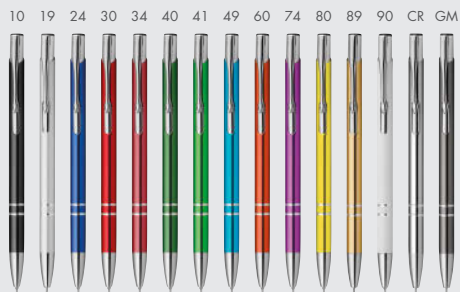

19

OLEG SET

12596-10, 19, 24, 30, GM

Set of metal ball pen and mechanical pencil in plastic box, blue refill.
 box 17,4x2,2x4,6 cm • Imprint: 55x6 mm, Q2-Laser

22

NEW

Black refill
on request.

OLEG SLIM