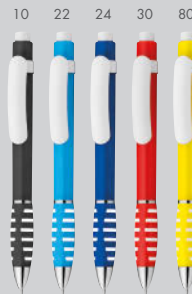

LATIFA
13942-10, 22, 24, 30, 40, 80

Plastic ball pen with blue refill.
ø 1,2x14 cm • Imprint: 50x7 mm, L1-Pad printing