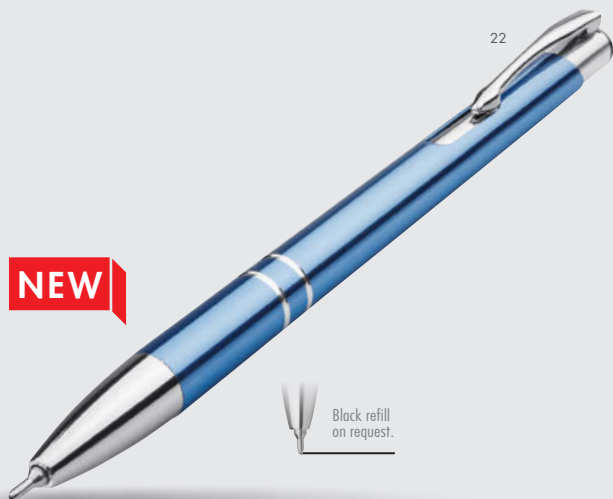

22

NEW

Black refill
on request.