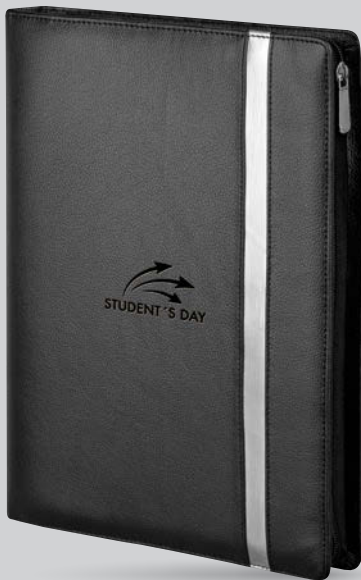

Santini

MILLARD
51041-10

Metal business card holder with elements from imitation leather in paper gift box.
box 9,5x6,4x1,2 cm • Imprint: 80x8 mm, Q2-Laser

Santini

PAMIKA
51043-19

Metal business card holder in paper gift box.
box 9,5x6,5x1,1 cm • Imprint: 48x20 mm, Q2-Laser

PIERCE
62047-10

Imitation leather portfolio with metal ring binders and linked A4 notepad (20 sheets).
25,5x33,1x3,3 cm • Imprint: 50x30 mm, N1-Embossing

TABLETO
71989-10, 90

Tablet case from imitation leather.
21x25x2,5 cm • Imprint: 50x30 mm, N1-Embossing