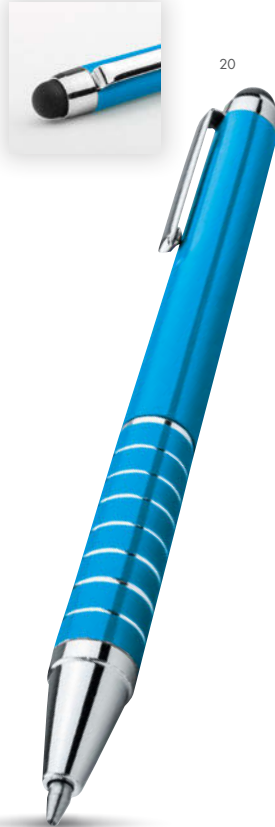

SLIM TOUCH

12429-10, 19, 22, 24, 30,
34, 45, 90, CR, GM

Metal ball pen with blue refill
and "touch pen" function.

ø 0,8x13,6 cm

- Imprint: 40x5 mm, Q1-Laser

20