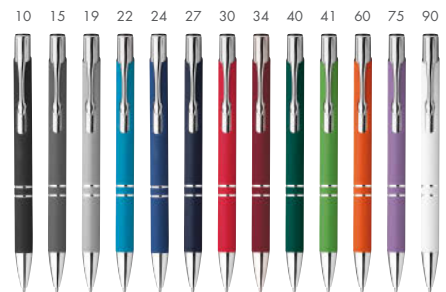

OLEG BRUSH

13518-10, 19, 20, 24, 34, 40, 89

Metal ball pen with surface finish, blue refill.

ø 1x13,8 cm • Imprint: 50x6 mm, Q2-Laser

NEW

15, 19, 27, 34,
40, 75

OLEG SOFT

12575-10, 15, 19, 22, 24, 27, 30, 34, 40, 41, 60, 75, 80, 90