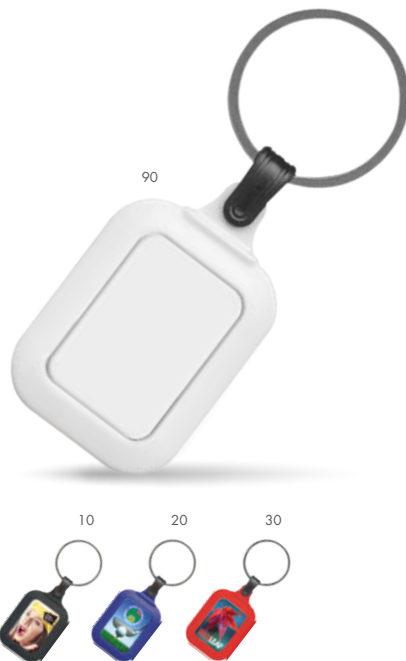

ODESSA

23194-19, 20, 60

Metal key ring, suitable for 3D label.

7,6x0,6x2,7 cm • Imprint: ø 24 mm, Q2-Laser

ALU

27736-10, 19, 20, 30, 40, 60

Metal key ring with bottle opener.

5,4x1,1x0,9 cm • Imprint: 37x6 mm, Q2-Laser