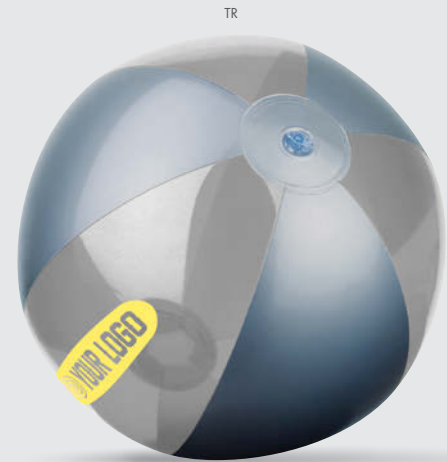

BEACH
01155-20, 30, 60, 80, TR

Plastic inflatable beach ball with six panels.
inflated ø 26 cm • Imprint: 120x50 mm, B2-Silk screen