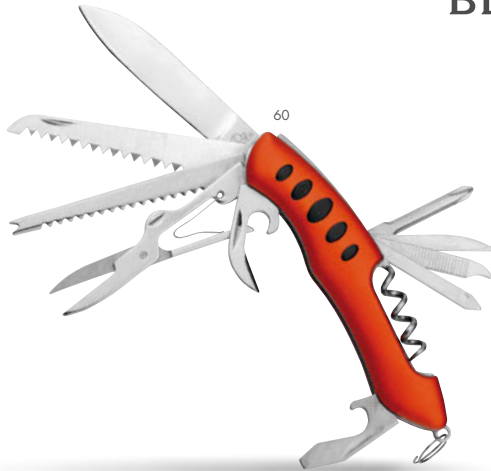

KNIVES BEAVER ARE PACKED
IN PAPER GIFT BOX

60

20

GM

JACK

82441-20, 60, GM

Pocket knife with 11 functions,
made of stainless steel and rubber. Suitable pouch MAN II 72159-10.
closed 9,7x1,9x2,5 cm • Imprint: 35x5 mm, Q1-Laser