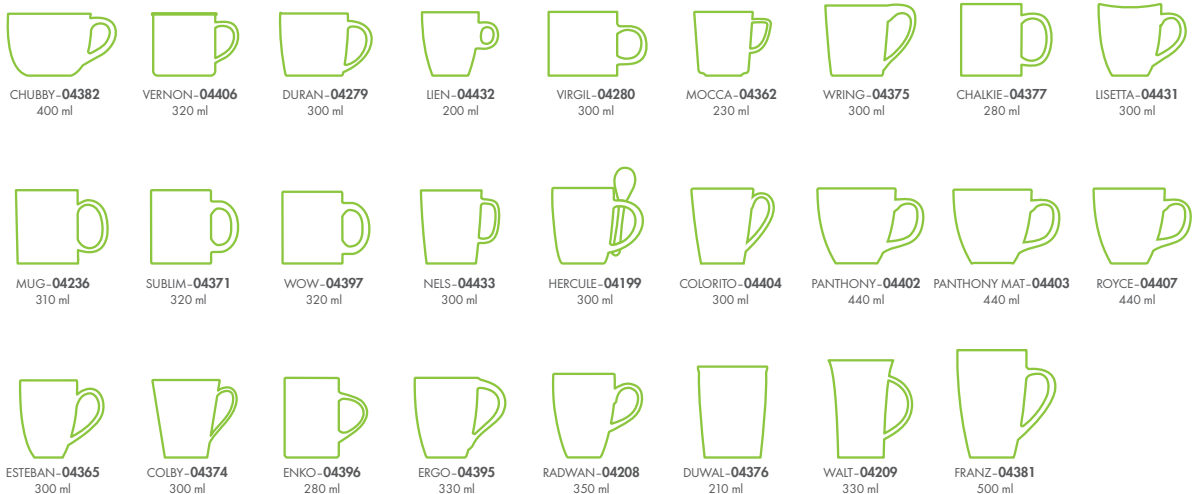

SUBLIM
04371-19, 90

Ceramic mug, volume 320 ml.
Suitable for all-round sublimation printing.
ø 8,3x9,7 cm • Imprint: 200x85 mm, G2-Sublimation

DRAWINGS ARE ONLY INDICATIVE. THEY REPRESENT RELATIVE SIZES OF PRODUCTS.
REFER TO PRODUCT DESCRIPTIONS FOR EXACT SIZES AND PACKAGING.