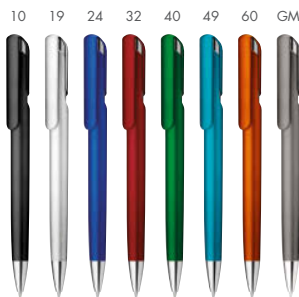

MAYON
12496-10, 19, 24, 32,
40, 49, 60, 74, GM

Plastic ball pen with blue refill.
ø 1x14 cm
• Imprint: 50x7 mm, L1-Pad printing