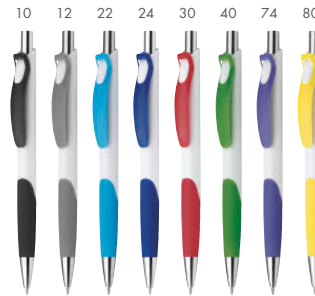

WAVE

**12523-10, 20, 24, 30,
41, 60, 80, 90**

Plastic ball pen with rubber grip and blue refill.
ø 1,1x14,2 cm

- Imprint: 45x6 mm, L1-Pad printing

60