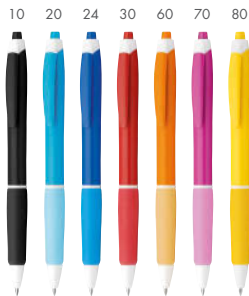

MINA

12492-10, 20, 24, 30,
41, 60, 70, 80

Plastic ball pen with rubber grip
and blue refill.

ø 1,3x13,8 cm

- Imprint: 50x7 mm, L1-Pad printing