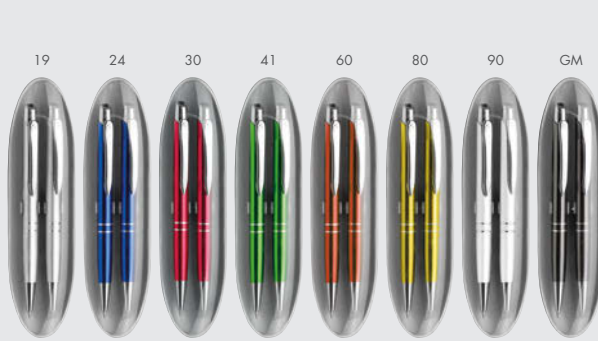

13577-10, 19, 22, 24, 30, 34, 40, 41, 49, 60, 74, 80, 89, 90, CR, GM

Metal ball pen with blue refill.
 Tip thickness 0.5 mm, refill with low viscosity.
 ø 0,8x13,8 cm • Imprint: 55x5 mm, Q2-Laser

MARIETA SET