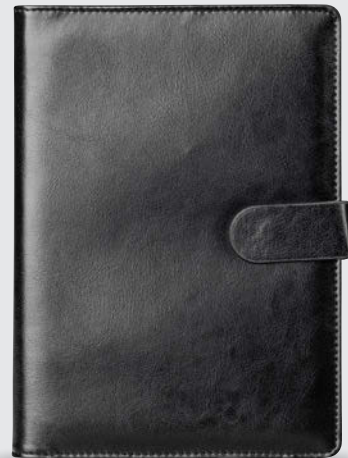

GRIET

62049-10

PU organizer (70 sheets) with power bank, capacity 4 000 mAh. Suitable for smartphones, iPhone and tablets. Built in USB, micro USB and iPhone 5-7 cable for charging included.
17x24 cm • Imprint: 80x40 mm, B4-Silk screen