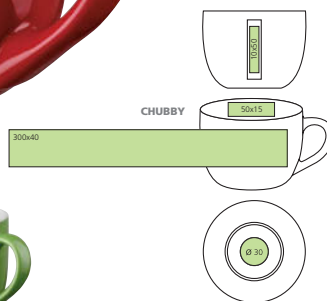

SUITABLE FOR WRING AND SUBLIM

GB WRING
95386-90

Paper gift box.
11x10x11 cm • Imprint: 40x70 mm, B2-Silk screen

30

24

41

CHUBBY
04382-24, 30, 41

Ceramic mug, volume 400 ml.
ø 11x8,3 cm • Imprint: 100x40 mm, D5-Transfer firing