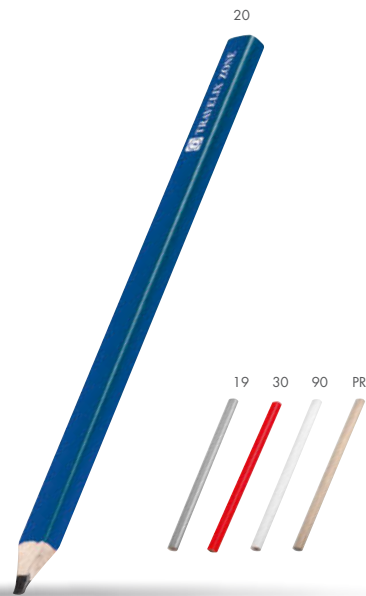

GRAFIT

12428-19, 20, 30, 90, PR

Carpenter's pencil, not sharpened.
1,1x17,5x0,7 cm • Imprint: 50x7 mm, L1-Pad printing