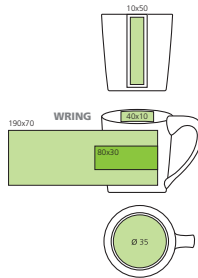

WRING
04375-90

Porcelain mug, volume 300 ml, with groove for tea-bag wringing.
ø 8,5x8,8 cm • Imprint: 70x70 mm, D6-Transfer firing

SUITABLE FOR WRING AND SUBLIM

GB WRING
95386-90

Paper gift box.
11x10x11 cm • Imprint: 40x70 mm, B2-Silk screen

30

24

41

CHUBBY
04382-24, 30, 41

Ceramic mug, volume 400 ml.
ø 11x8,3 cm • Imprint: 100x40 mm, D5-Transfer firing

GB CHUBBY
95389-90

Paper gift box.
13x8,7x12,8 cm • Imprint: 40x50 mm, B2-Silk screen