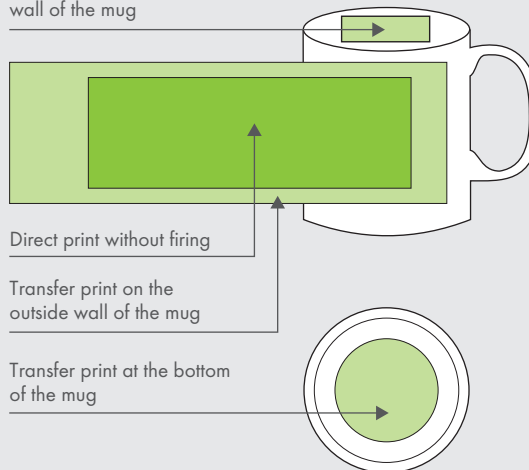

LEGENDS FOR PRINTING AREAS

Transfer print on the inside wall of the mug