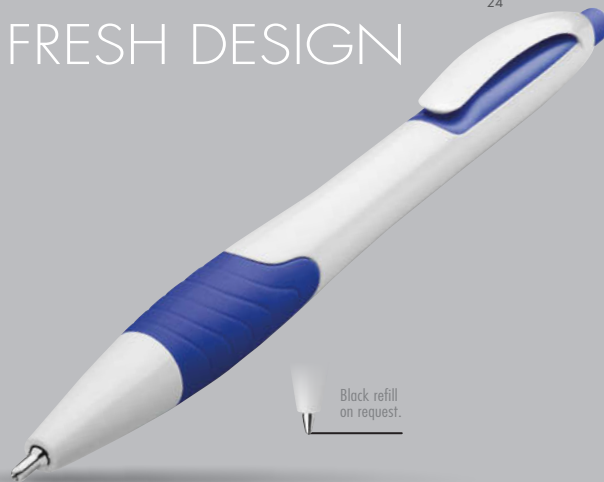

FRESH DESIGN

24

Black refill
on request.