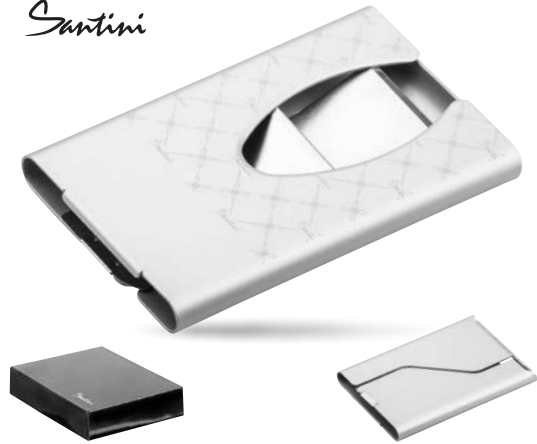

MILLARD
51041-10

Metal business card holder with elements from imitation leather in paper gift box.
box 9,5x6,4x1,2 cm • Imprint: 80x8 mm, Q2-Laser

Santini

PAMIKA
51043-19

Metal business card holder in paper gift box.
box 9,5x6,5x1,1 cm • Imprint: 48x20 mm, Q2-Laser