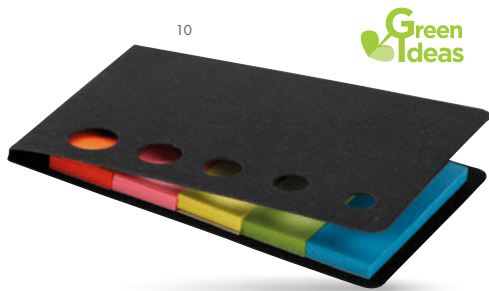

10

90

PR

MAGDA

53371-10, 90, PR

Colour sticky notes (28 notes/colour) in eco-friendly paper cover.
5,5x8,2x0,3 cm • Imprint: 55x25 mm, L1-Pad printing

30

20

NIFTY

53392-20, 30

Plastic holder for notes and pen with magnet.
12,2x6,5x1,6 cm • Imprint: 50x15 mm, L2-Pad printing

PR

10

90

TAZY

53378-10, 90, PR

Colour sticky notes (22 notes/colour) in eco-friendly paper cover with business card holder. Eco friendly product.
10,4x0,5x6,5 cm • Imprint: 50x30 mm, L2-Pad printing

10

90

PR

DEVITO

53370-10, 90, PR

Colour sticky notes (25 notes/colour) in eco-friendly paper cover.
8,1x8,5x0,5 cm • Imprint: 50x15 mm, L2-Pad printing