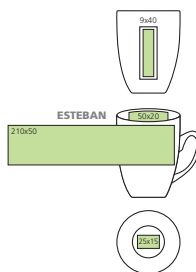

Ceramic mug, volume 300 ml, Colour 90 - from porcelain.
 ø 8,1x9,8 cm • Imprint: 70x80 mm, D6-Transfer firing

SUITABLE FOR ENKO AND NELS

GB ENKO

95409-90

Paper gift box.
 9,2x11,3x9,3 cm • Imprint: 35x80 mm, B2-Silk screen