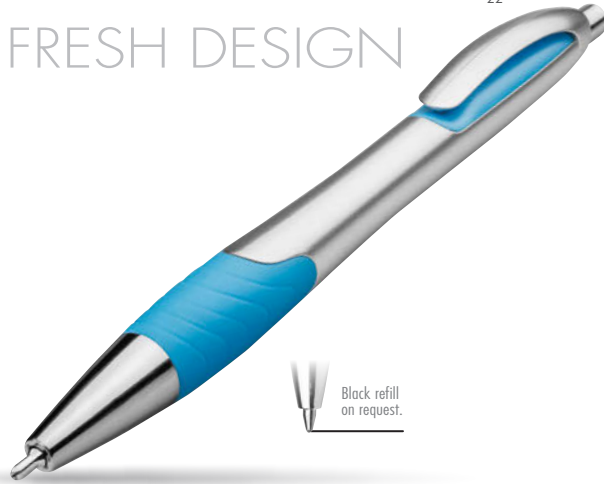

- Imprint: 45x6 mm, L1-Pad printing

60

FELICE

**12462-10, 12, 22, 24,
30, 40, 60, 74, 80**

Plastic ball pen with rubber grip and blue refill.
ø 1,1x14,2 cm

- Imprint: 50x7 mm, L1-Pad printing

FRESH DESIGN

22