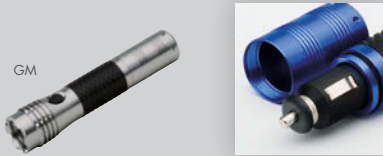

IMORT
21122-20, GM

Metal torch with one LED and rubber grip.
Batteries not included. Charging via car ignitron.
ø 3,5x15,9 cm • Imprint: 20x10 mm, Q1-Laser