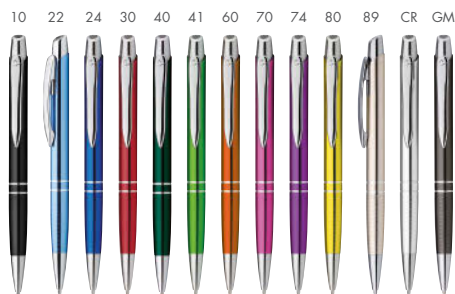

OLEG

13928-10, 19, 22, 24, 30, 34, 40, 41, 49, 60, 70, 74, 80, 89, 90, CR, GM

Metal ball pen with blue refill.
 ø 1x13,8 cm • Imprint: 55x6 mm, Q2-Laser

MARIETA METALIC PENCIL

13522-19, 24, 30, 41, 60, 80, 90, GM

Metal mechanical pencil. Graphite thickness 0,5 mm.
 ø 1,1x13,9 cm • Imprint: 55x6 mm, Q2-Laser

MARIETA

13523-10, 19, 24, 25, 30, 34, 40, 41, 43, 60, 70, 74, 80, 90

Metal ball pen with blue refill.
 ø 1,1x13,9 cm • Imprint: 55x6 mm, Q2-Laser