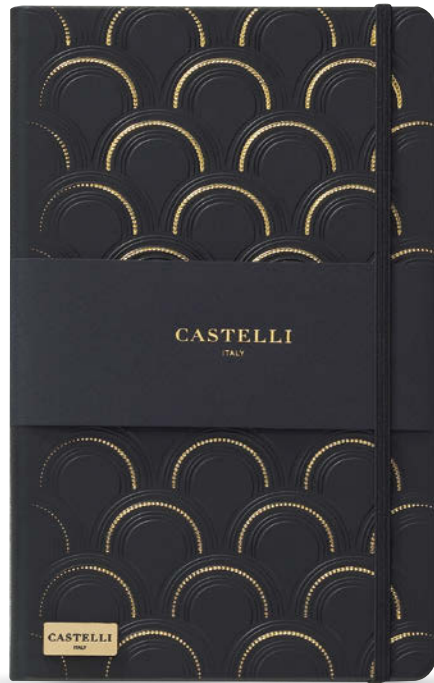

NOTEPADS ARE DELIVERED IN GIFT BOXES WHICH CAN BE PRINTED.

NOTEPADS ARE DELIVERED IN GIFT BOXES WHICH CAN BE PRINTED.

CASTELLI STRIPES
53406-10

Notepad with elastic band, inserted pocket and loop for writing accessories, 240 lined pages, format A5. Pages have gold edges.
13x21 cm • Imprint: 100x60 mm, B2-Silk screen

CASTELLI ART DECO
53405-10

Notepad with elastic band, inserted pocket and loop for writing accessories, 240 lined pages, format A5. Pages have gold edges.
13x21 cm • Imprint: 100x60 mm, B2-Silk screen