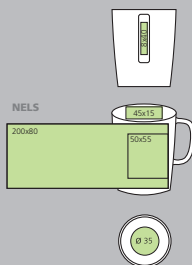

90

MOCCA

04362-10, 12, 22, 24, 30, 43, 90

Ceramic mug, volume 230 ml.

ø 8,2x8,6 cm • Imprint: 60x60 mm, D6-Transfer firing

NEW

NELS

04433-10, 24, 30, 90