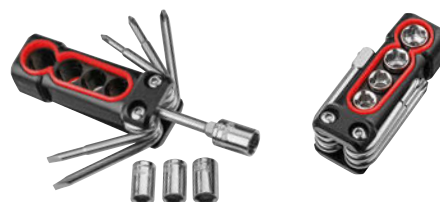

EMIL
82484

Set of metal screwdrivers with plastic parts, 10 functions.
3,5x8,3x3 cm • Imprint: 20x20 mm, K2-3D label/doming