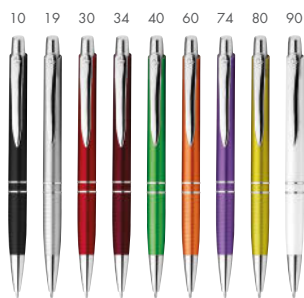

ø 1,2x14,4 cm • Imprint: 50x7 mm, L1-Pad printing

DELORA

12580-10, 24, 34, 40, GM, PE

Plastic ball pen with rubber grip and blue refill.

Tip thickness 0,7 mm, low-viscosity refill.

ø 1,3x13,5 cm

- Imprint: 30x8 mm, L1-Pad printing

MARIETA PLASTIC

12512-10, 19, 24, 30, 34, 40, 60, 74, 80, 90

Plastic ball pen with metal clip and blue refill.

ø 1,1x13,9 cm

- Imprint: 50x7 mm, L1-Pad printing

MIA COLOUR

13531-10, 30, 40

Plastic ball pen with blue refill.