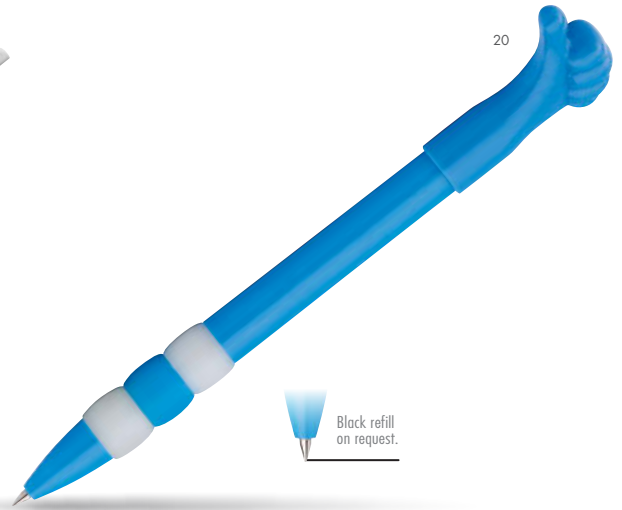

ø 1,2x14,5 cm

- Imprint: 45x7 mm, L1-Pad printing

BOARDY

12583-10, 24, 30, 41, 60, 80

Plastic ball pen with blue refill.
 ø 1,1x14,6 cm • Imprint: 50x7 mm, L1-Pad printing

FRESH DESIGN

MOLLA SILVER

12418-TC, TK, TM, TO, TY, TZ