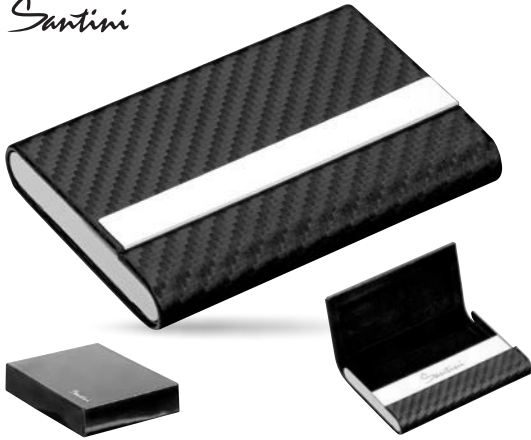

Santini

MILLARD
51041-10

Metal business card holder with elements from imitation leather in paper gift box.
box 9,5x6,4x1,2 cm • Imprint: 80x8 mm, Q2-Laser

Santini

PAMIKA
51043-19

Metal business card holder in paper gift box.
box 9,5x6,5x1,1 cm • Imprint: 48x20 mm, Q2-Laser

PIERCE
62047-10

Imitation leather portfolio with metal ring binders and linked A4 notepad (20 sheets).
25,5x33,1x3,3 cm • Imprint: 50x30 mm, N1-Embossing

TABLETO
71989-10, 90

Tablet case from imitation leather.
21x25x2,5 cm • Imprint: 50x30 mm, N1-Embossing