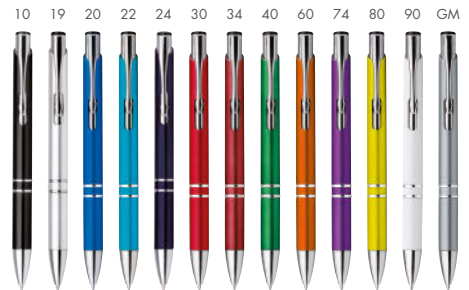

10 19 20 22 24 30 34 40 60 74 80 90 GM

OLEG PLASTIC

13561-10, 19, 20, 22, 24, 30, 34, 40, 60, 70, 74, 80, 90, GM

Plastic ball pen with metal clip and blue refill.
ø 1x13,8 cm • Imprint: 50x7 mm, L1-Pad printing