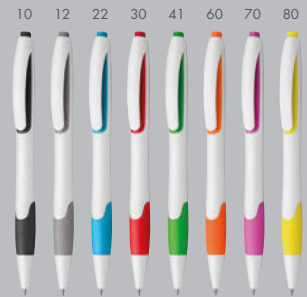

MILEY

12578-10, 12, 22, 24, 30, 41, 60, 70, 80

Plastic ball pen with rubber grip and blue refill.

Tip thickness 0,7 mm, low-viscosity refill.

ø 1,1x14 cm • Imprint: 50x4 mm, L1-Pad printing