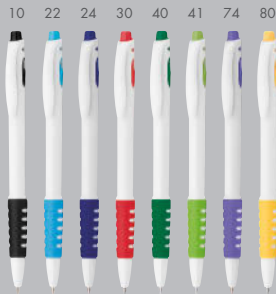

DORAN

12413-10, 22, 24, 30, 40, 41, 60, 74, 80

Plastic ball pen with rubber grip and blue refill.

ø 1x14 cm

- Imprint: 45x5 mm, L1-Pad printing