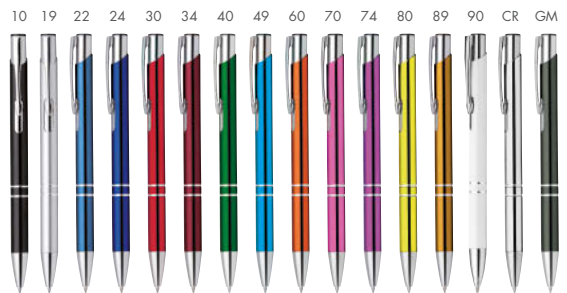

OLEG

13928-10, 19, 22, 24, 30, 34, 40, 41, 49, 60, 70, 74, 80, 89, 90, CR, GM

Metal ball pen with blue refill.
 ø 1x13,8 cm • Imprint: 55x6 mm, Q2-Laser

MARIETA METALIC PENCIL

13522-19, 24, 30, 41, 60, 80, 90, GM