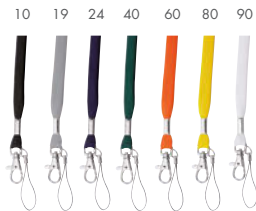

80

DOMINGO

71105-30, 40, 41, 80, 90

Textile lanyard with carabiner, suitable for 3D label.
2x(40x2)+5 cm • Imprint: 300x15 mm, C1-Transfer

30

SALMA

71095-10, 19, 24, 30, 40, 60, 80, 90

Textile lanyard with carabiner.
2x(48x1) cm • Imprint: 100x5 mm, C1-Transfer