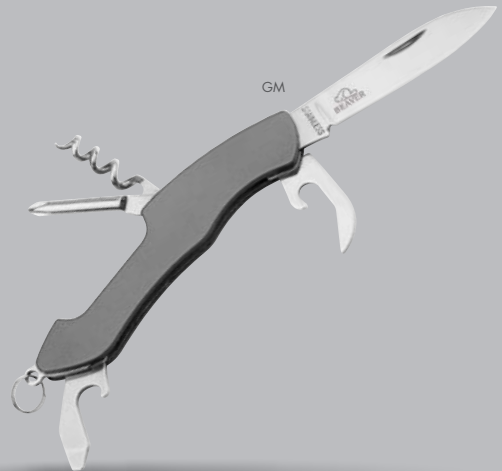

GM

10

19

RAFER

82449-10, 19, GM

Pocket knife with 5 functions,
made of stainless steel and metal. Suitable pouch MAN II 72159-10.
closed 10,1x0,9x2,5 cm • Imprint: 35x8 mm, Q2-Laser