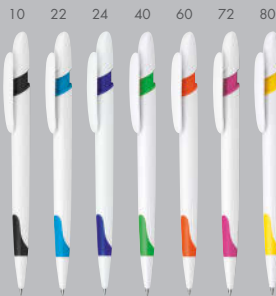

CHUCK

12527-TC, TK, TM, TO, TW, TY, TZ

Plastic ball pen with rubber grip, metal clip and blue refill.
 ø 1,3x14 cm • Imprint: 40x7 mm, L1-Pad printing

DOLPH

12528-TC, TF, TK, TM, TO, TW, TZ

Plastic ball pen with rubber grip, metal clip and blue refill.
 ø 1,3x14 cm • Imprint: 40x7 mm, L1-Pad printing