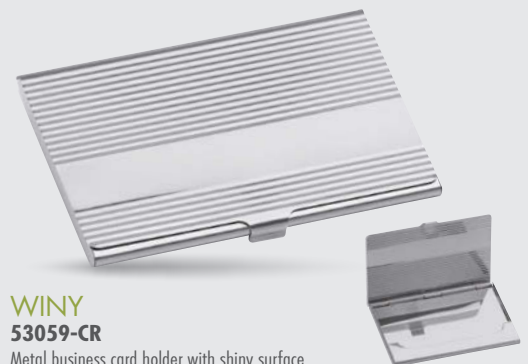

WINY
53059-CR

Metal business card holder with shiny surface.
9x6x0,5 cm • Imprint: 90x8 mm, Q3-Laser