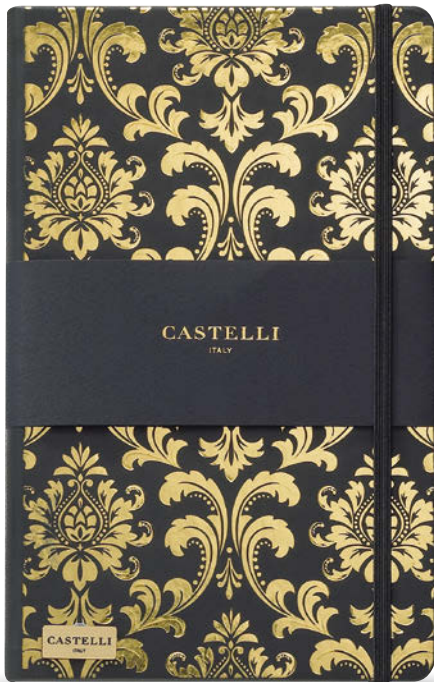

CASTELLI
MADE IN ITALY

NEW