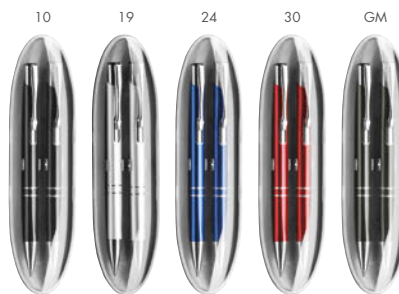

OLEG SET

12596-10, 19, 24, 30, GM

Set of metal ball pen and mechanical pencil in plastic box, blue refill.
box 17,4x2,2x4,6 cm • Imprint: 55x6 mm, Q2-Laser