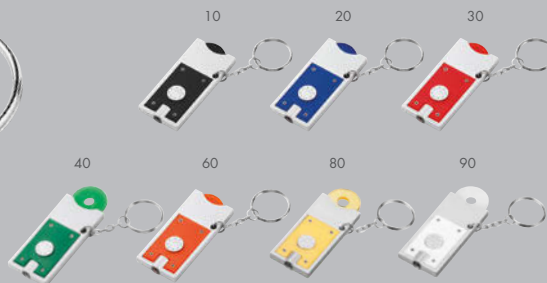

10

20

30

40

60

80

90

MATE

23178-10, 20, 30, 40, 60, 74, 80, 90

Plastic key ring with LED torch and token, size 0,50 EUR.
Cell lithium battery (1x) included.
9,1x0,5x2,9 cm • Imprint: 36x18 mm, L1-Pad printing