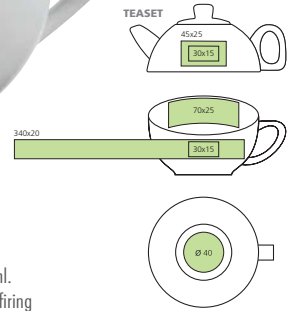

TEASET 2 in 1

04239-90

Porcelain tea set 2 in 1 - pot 350 ml, cup 270 ml.

ø 11x14 cm • Imprint: 45x25 mm, D2-Transfer firing