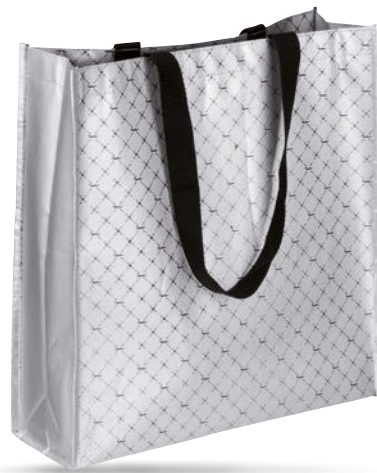

ARLETA
34075-10

Laminated shopping bag from textile, 130 g/m².
38x33x20 cm • Imprint: 120x120 mm, A3-Silk screen

Santini