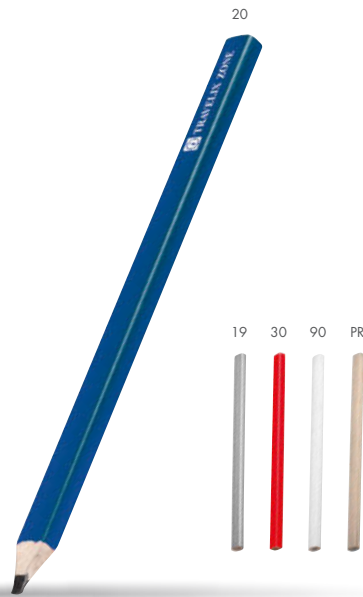

GRAFIT
12428-19, 20, 30, 90, PR

Carpenter's pencil, not sharpened.
1,1x17,5x0,7 cm • Imprint: 50x7 mm, L1-Pad printing