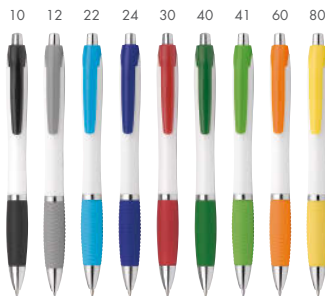

DAREN

12495-10, 24, 30, 40, 74, 80, 90

Plastic ball pen with rubber grip and blue refill.

ø 1,2x13,9 cm • Imprint: 50x7 mm, L1-Pad printing

20