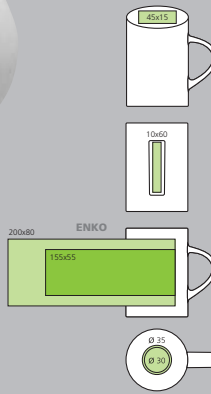

ENKO
04396-90

Ceramic mug, volume 280 ml.
ø 7,2x10,7 cm • Imprint: 70x80 mm, D6-Transfer firing

SUITABLE FOR ENKO AND NELS

GB ENKO
95409-90

Paper gift box.
9,2x11,3x9,3 cm • Imprint: 35x80 mm, B2-Silk screen