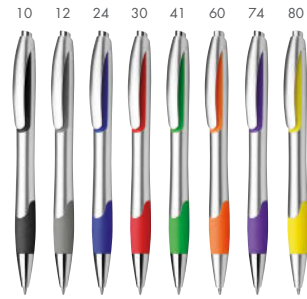

- Imprint: 45x6 mm, L1-Pad printing

60

FELICE

**12462-10, 12, 22, 24,
30, 40, 60, 74, 80**

Plastic ball pen with rubber grip and blue refill.
ø 1,1x14,2 cm

- Imprint: 50x7 mm, L1-Pad printing

FRESH DESIGN

22

Black refill
on request.

MILEY SILVER

12579-10, 12, 22, 24, 30, 41, 60, 74, 80

Plastic ball pen with rubber grip and blue refill.

Tip thickness 0,7 mm, low-viscosity refill.

ø 1,1x14 cm • Imprint: 50x4 mm, L1-Pad printing