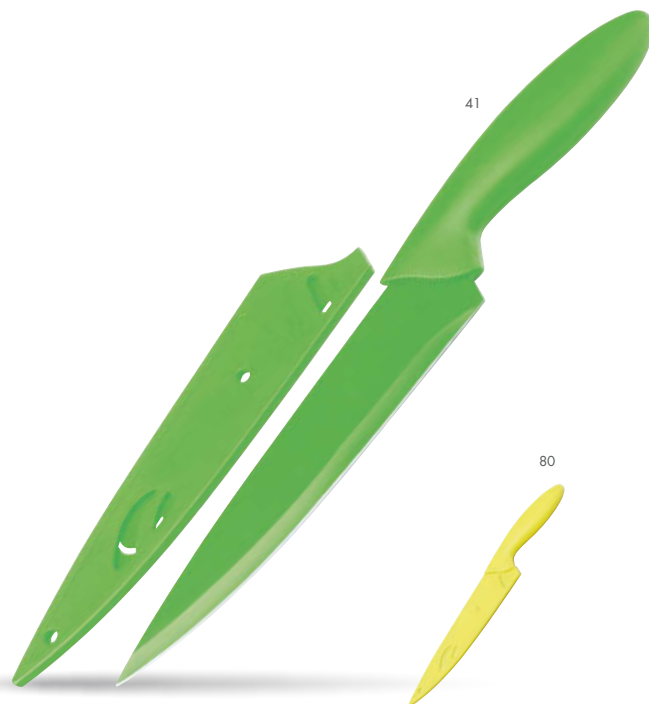

19x2x2,5 cm, blade 8 cm • Imprint: 35x7 mm, Q2-Laser

KATANA

82455-41, 80

Kitchen knife from stainless steel and plastic with antiadhesive surface and protective plastic case for blade.

34x2x4 cm, blade 20 cm • Imprint: 80x15 mm, Q2-Laser