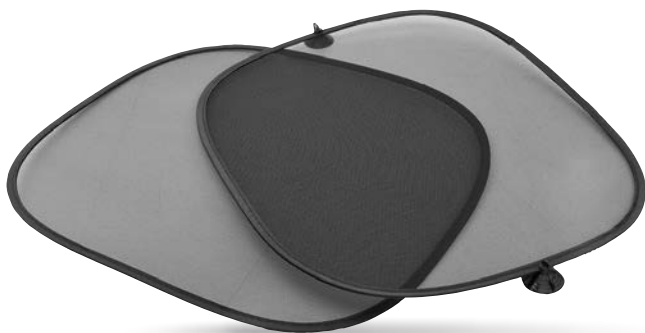

SHADY
84000-10

Set of two sun shades for car with four suction pads.
44,2x36,6 cm • Imprint: 230x150 mm, C2-Transfer