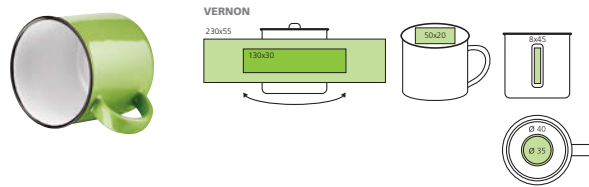

11,2x9,5x9,3 cm • Imprint: 40x70 mm, B2-Silk screen

VERNON

04406-24, 30, 41, 80, 90

Ceramic mug, volume 320 ml.

ø 8,8x8,4 cm • Imprint: 70x55 mm, D6-Transfer firing

SUITABLE FOR ERGO AND LISETTA

GB ERGO
95408-90