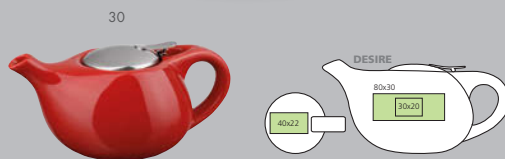

DESIRE

04367-30, 90

Ceramic pot with strainer made of stainless steel, 650 ml.

ø 12,5x9,5 cm • Imprint: 80x30 mm, D3-Transfer firing

COLE

04277-24, 30, 80, 90

Ceramic tea set 2 in 1 - pot with strainer made of stainless steel 400 ml, mug 200 ml.