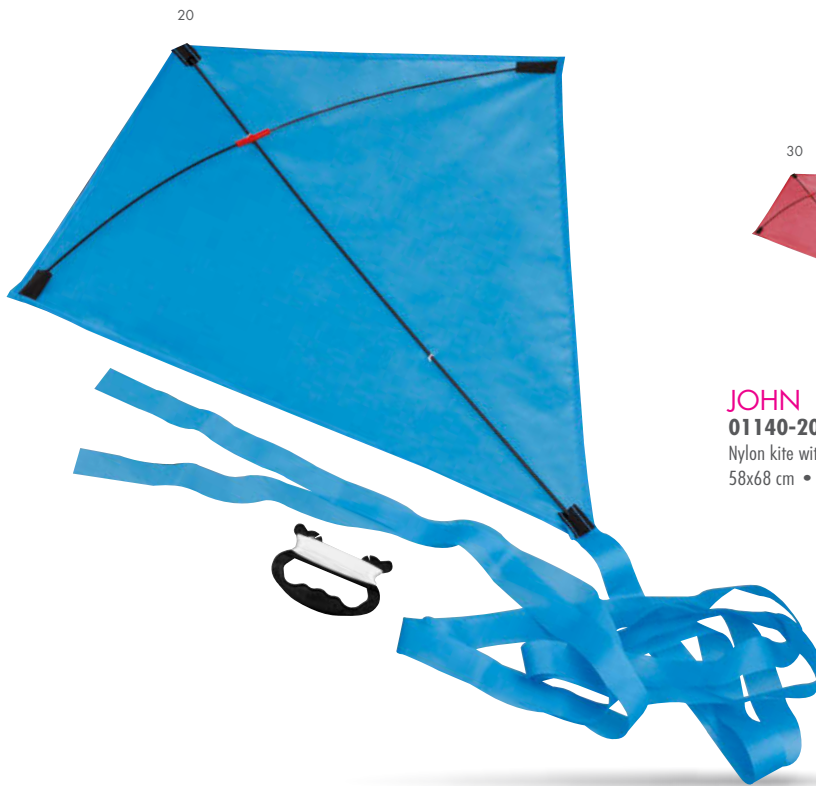

JOHN

01140-20, 30, 90

Nylon kite with plastic supplements.
58x68 cm • Imprint: 150x180 mm, A1-Silk screen