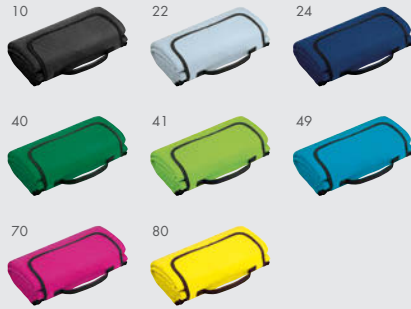

30

PAT

33253-10, 22, 24, 30, 40, 41, 49, 70, 80

Foldable fleece blanket with velcro and loop,
water-resistant PE bottom, 160 g/m².

unfolded 140x130 cm, folded 33,7x18,5x11 cm

- Imprint: 200x80 mm, C1-Transfer