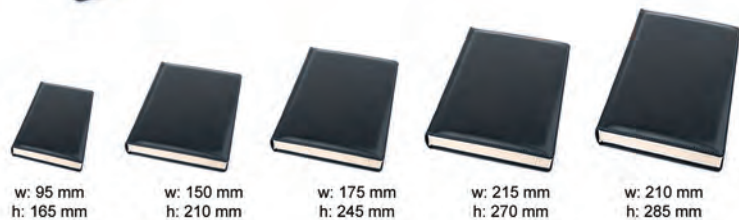

w: 95 mm
h: 165 mm

w: 150 mm
h: 210 mm

w: 175 mm
h: 245 mm

w: 215 mm
h: 270 mm

w: 210 mm
h: 285 mm