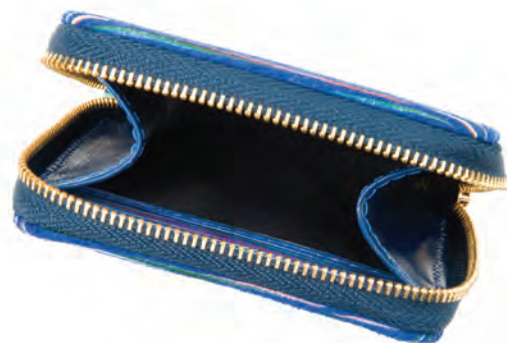

PA-338

width: 80 mm
height: 85 mm

Wallet made of fashionable leather with the motif stripes with zipper closure. It has 1 pocket. Each wallet with metal logo Giovani.

PA-340

width: 105 mm
height: 85 mm

Wallet made of fashionable leather with the motif stripes. It has 1 bill compartments, coin pocket with zipper closure and 6 slots for credit cards. Each wallet with metal logo Giovani.