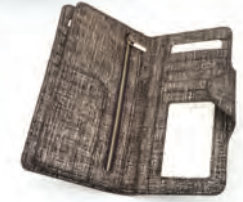

AL Collection

AL-272

width: 190 mm
height: 100 mm

Wallet with snap closure. Inside it has 3 compartments for bills, 2 zippered pockets, 2 other pockets, 12 slots for cards and 1 ID window. Each wallet with metal logo Giovanni.

AL-312

width: 185 mm
height: 95 mm

Wallet with snap closure. Inside it has 3 compartments for bills, 1 coin zippered pocket, 6 other pockets, 6 slots for cards and 1 ID window. Each wallet with metal logo Giovanni.

AL-314

width: 95 mm
height: 180 mm

Wallet with snap closure. Inside it has 4 large compartments for bills, coin pocket with snap closure, 16 slots for cards, 2 ID windows and 4 other pockets. Each wallet with metal logo Giovanni.