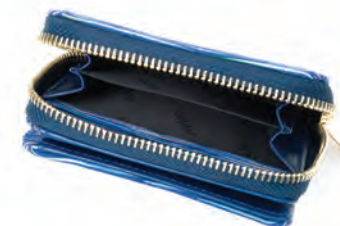

PA-338

width: 80 mm
height: 85 mm

Wallet made of fashionable leather with the motif stripes with zipper closure. It has 1 pocket. Each wallet with metal logo Giovani.

PA-340

width: 105 mm
height: 85 mm

Wallet made of fashionable leather with the motif stripes. It has 1 bill compartments, coin pocket with zipper closure and 6 slots for credit cards. Each wallet with metal logo Giovani.