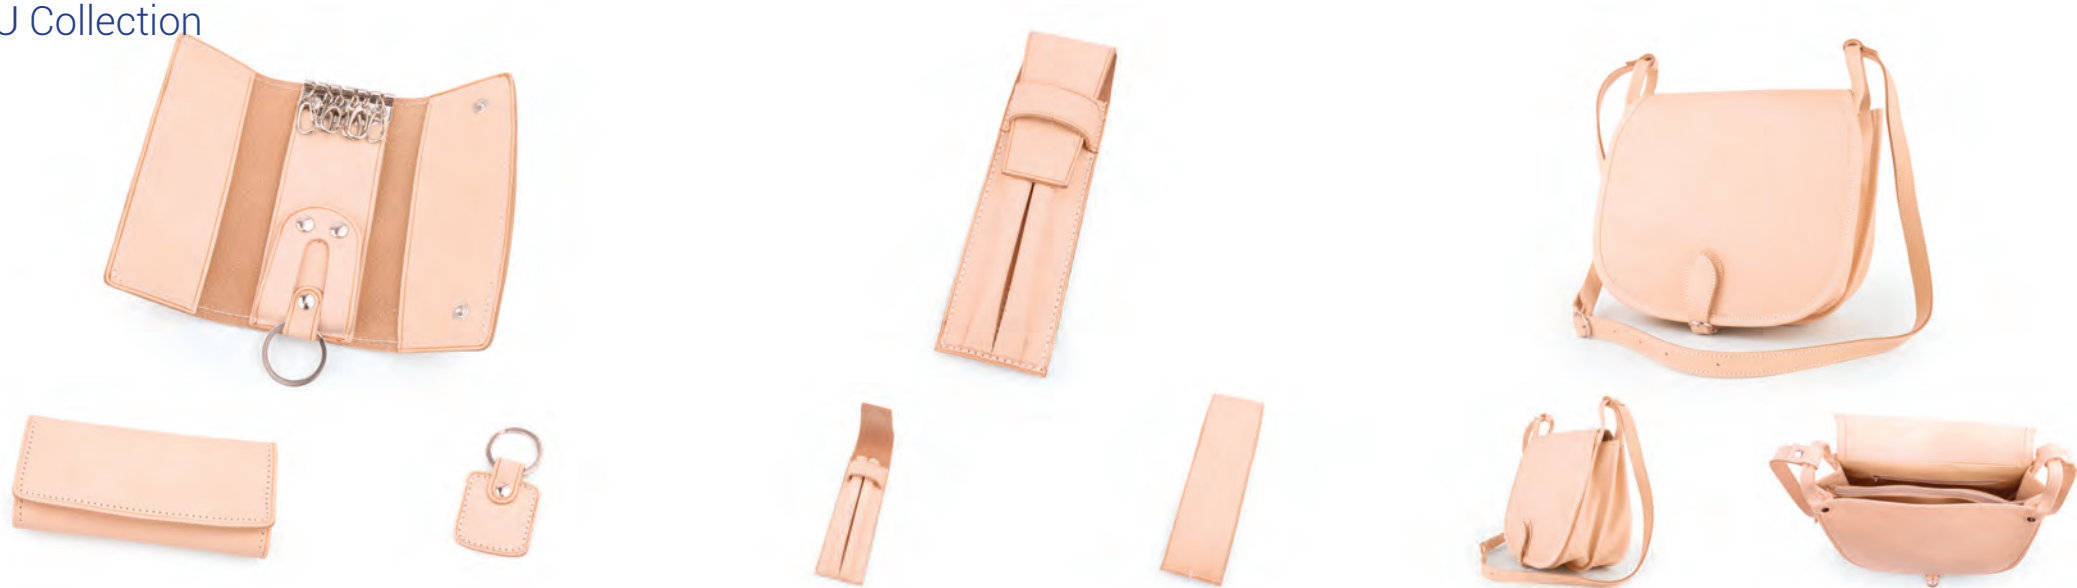

JU Collection

012W
width: 135 mm
height: 65 mm

Key holder with snap closure made of high quality of natural leather ñ jute. It has 6 key holders and 1 removable key holder.

022E
width: 50 mm
height: 170 mm

Case for pens with 2 compartments made of high quality of natural leather ñ jute.

B-886
width: 290 mm
height: 255 mm

The bag made of jute leather with magnetic closure. Inside, there are 3 divided sections which one of them is zippered closure. It also has 1 big zippered pocket on back side.