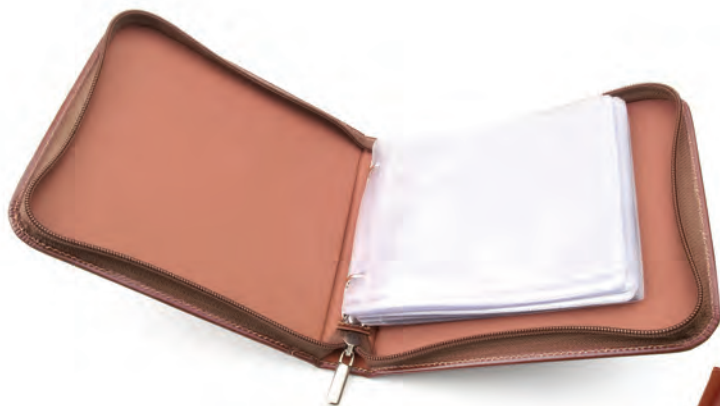

Accessories

CD holder.
DF, DW, DWL color palette

CD holder with flexible pockets for 100 CDs.
DF, DW, DWL color palette

CD holder with flexible pockets for 100 CDs.
DF, DW, DWL color palette

049 E
width: 145 mm
height: 140 mm

CD holder.
DF, DW, DWL color palette

CD holder with flexible pockets for 100 CDs.
DF, DW, DWL color palette

078 W
width: 160 mm
height: 300 mm

CD holder.
DF, DW, DWL color palette