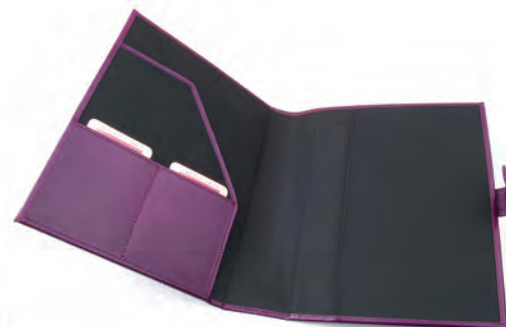

Zippered portfolio with 1 big pocket, 1 zippered pocket, 4 places for cards, 1 small pocket with magnetic closure, 5 pen holders, ring and clip for documents. It has also handle outside.  
DF, DW, DWL, ECO color palette

# Portfolios

**206 OK**

width: 115 mm  
height: 155 mm

Portfolio closed with snap. There is a pocket inside, pen holder and 7 card slots. It also has ring for documents.

DF, DW, DWL color palette

**152 B**

width: 185 mm  
height: 260 mm

Portfolio closed with press button. It has 1 zippered pocket, 2 pen holder, 1 overlap and ring for documents.

DF, DW, DWL, ECO color palette

**B II 36**

width: 180 mm  
height: 220 mm